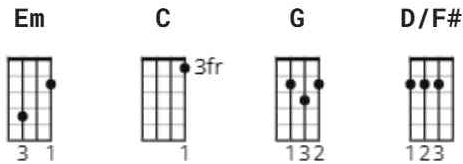

Zombie Chords by The Cranberries

Difficulty: intermediate

Tuning: E A D G B E

Key: Em

CHORDS

STRUMMING

VERSE / CHORUS 82 bpm

INTRO (FIRST PART) 82 bpm

INTRO (SECOND PART) 82 bpm

[Intro]

Em C G D/F# x4

[Verse 1]

Em C G D/F#
Another head hangs lowly, child is slowly taken
Em C G D/F#
And the violence caused such silence, who are we mistaken
Em C
But you see it's not me, it's not my family
G D/F#
In your head, in your head, they are fighting
Em C
With their tanks and their bombs and their bombs and their guns
G D/F#
in your head, in your head, they are crying

[Chorus 1]

Em C G D/F#
In your head, in your head, zombie, zombie, zombie
Em C G D/F#
What's in your head, in your head, zombie, zombie, zombie

[Instrumental]

Em C G D/F# x2

[Verse 2]

Em C G D/F#

Another mother's breaking heart is taking over

G D/F#

In your head, in your head, they're dying

[Chorus 2]

Em C G D/F#

In your head, in your head, zombie, zombie, zombie

Em C G D/F#

What's in your head, in your head, zombie, zombie, zombie

[Instrumental]