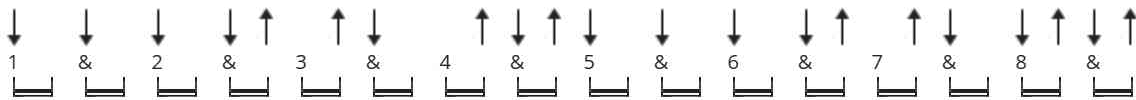

Zombie Chords by The Cranberries

Difficulty: intermediate

Tuning: E A D G B E

Key: Em

CHORDS

STRUMMING

VERSE / CHORUS 82 bpm

INTRO (FIRST PART) 82 bpm

INTRO (SECOND PART) 82 bpm

[Intro]

Em C G D/F# x4

[Verse 1]

Em C G D/F#
Another head hangs lowly, child is slowly taken
Em C G D/F#
And the violence caused such silence, who are we mistaken
Em C
But you see it's not me, it's not my family
G D/F#
In your head, in your head, they are fighting
Em C
With their tanks and their bombs and their bombs and their guns
G D/F#
in your head, in your head, they are crying