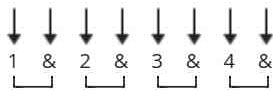

Zombie Chords by The Cranberries

Difficulty: intermediate

Tuning: E A D G B E

Key: Em

CHORDS

STRUMMING

VERSE / CHORUS 82 bpm

INTRO (FIRST PART) 82 bpm

INTRO (SECOND PART) 82 bpm

[Intro]

Em C G D/F# x4

[Verse 1]

Em C G D/F#
Another head hangs lowly, child is slowly taken
Em C G D/F#
And the violence caused such silence, who are we mistaken
Em C
But you see it's not me, it's not my family
G D/F#
In your head, in your head, they are fighting
Em C
With their tanks and their bombs and their bombs and their guns
G D/F#
in your head, in your head, they are crying