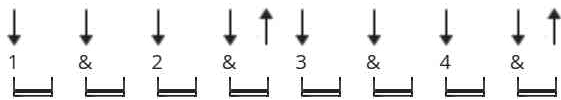

Zombie Chords by The Cranberries

Difficulty: intermediate

Tuning: E A D G B E

Key: Em

CHORDS

STRUMMING

VERSE / CHORUS 82 bpm

INTRO (FIRST PART) 82 bpm

INTRO (SECOND PART) 82 bpm

[Intro]

Em C G D/F# x4

[Verse 1]

Em C G D/F#
Another head hangs lowly, child is slowly taken
Em C G D/F#
And the violence caused such silence, who are we mistaken
Em C
But you see it's not me, it's not my family
G D/F#
In your head, in your head, they are fighting
Em C
With their tanks and their bombs and their bombs and their guns
G D/F#
in your head, in your head, they are crying