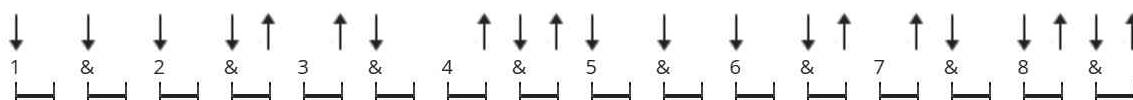

Zombie Chords by The Cranberries

Difficulty: intermediate

Tuning: E A D G B E

Key: Em

CHORDS

STRUMMING

VERSE / CHORUS 82 bpm

INTRO (FIRST PART) 82 bpm

INTRO (SECOND PART) 82 bpm

[Intro]

Em C G D/F# x4

[Verse 1]

Em C G D/F#
Another head hangs lowly, child is slowly taken
Em C G D/F#
And the violence caused such silence, who are we mistaken
Em C
But you see it's not me, it's not my family
G D/F#
In your head, in your head, they are fighting
Em C
With their tanks and their bombs and their bombs and their guns
G D/F#
in your head, in your head, they are crying