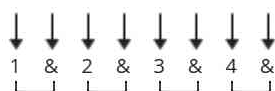

Zombie Chords by The Cranberries

Difficulty: intermediate

Tuning: E A D G B E

Key: Em

CHORDS

STRUMMING

VERSE / CHORUS 82 bpm

INTRO (FIRST PART) 82 bpm

INTRO (SECOND PART) 82 bpm

[Intro]

Em C G D/F# x4

[Verse 1]

Em C G D/F#
Another head hangs lowly, child is slowly taken
Em C G D/F#
And the violence caused such silence, who are we mistaken
Em C
But you see it's not me, it's not my family
G D/F#
In your head, in your head, they are fighting
Em C
With their tanks and their bombs and their bombs and their guns
G D/F#
in your head, in your head, they are crying