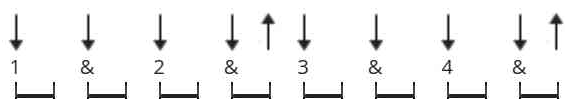

Zombie Chords by The Cranberries

Difficulty: intermediate

Tuning: E A D G B E

Key: Em

CHORDS

STRUMMING

VERSE / CHORUS 82 bpm

INTRO (FIRST PART) 82 bpm

INTRO (SECOND PART) 82 bpm

[Intro]

Em C G D/F# x4

[Verse 1]

Em C G D/F#
Another head hangs lowly, child is slowly taken
Em C G D/F#
And the violence caused such silence, who are we mistaken
Em C
But you see it's not me, it's not my family
G D/F#
In your head, in your head, they are fighting
Em C
With their tanks and their bombs and their bombs and their guns
G D/F#
in your head, in your head, they are crying