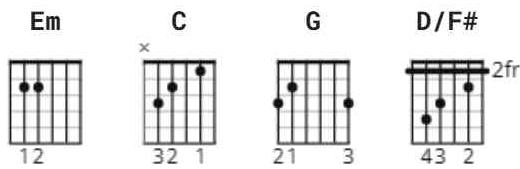

Zombie Chords by The Cranberries

Difficulty: intermediate

Tuning: E A D G B E

Key: Em

CHORDS

STRUMMING

VERSE / CHORUS 82 bpm

INTRO (FIRST PART) 82 bpm

INTRO (SECOND PART) 82 bpm

[Intro]

Em C G D/F# x4

[Verse 1]

Em C G D/F#
Another head hangs lowly, child is slowly taken
Em C G D/F#
And the violence caused such silence, who are we mistaken
Em C
But you see it's not me, it's not my family
G D/F#
In your head, in your head, they are fighting
Em C
With their tanks and their bombs and their bombs and their guns
G D/F#
in your head, in your head, they are crying

[Chorus 1]

Em C G D/F#
In your head, in your head, zombie, zombie, zombie
Em C G D/F#
What's in your head, in your head, zombie, zombie, zombie

[Instrumental]

Em C G D/F# x2

[Verse 2]

Em C G D/F#

Another mother's breaking heart is taking over

G D/F#

In your head, in your head, they're dying

[Chorus 2]

Em C G D/F#

In your head, in your head, zombie, zombie, zombie

Em C G D/F#

What's in your head, in your head, zombie, zombie, zombie

[Instrumental]