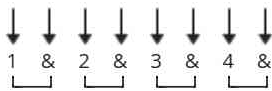

Zombie Chords by The Cranberries

Difficulty: intermediate

Tuning: E A D G B E

Key: Em

CHORDS

STRUMMING

VERSE / CHORUS 82 bpm

INTRO (FIRST PART) 82 bpm

INTRO (SECOND PART) 82 bpm

[Intro]

Em C G D/F# x4

[Verse 1]

Em C G D/F#
Another head hangs lowly, child is slowly taken
Em C G D/F#
And the violence caused such silence, who are we mistaken
Em C
But you see it's not me, it's not my family
G D/F#
In your head, in your head, they are fighting
Em C
With their tanks and their bombs and their bombs and their guns
G D/F#
in your head, in your head, they are crying