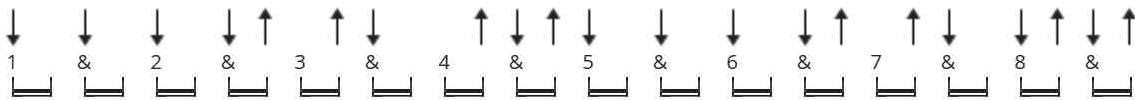

Zombie Chords by The Cranberries

Difficulty: intermediate

Tuning: E A D G B E

Key: Em

CHORDS

STRUMMING

VERSE / CHORUS 82 bpm

INTRO (FIRST PART) 82 bpm

INTRO (SECOND PART) 82 bpm

[Intro]

Em C G D/F# x4

[Verse 1]

Em C G D/F#
Another head hangs lowly, child is slowly taken
Em C G D/F#
And the violence caused such silence, who are we mistaken
Em C
But you see it's not me, it's not my family
G D/F#
In your head, in your head, they are fighting
Em C
With their tanks and their bombs and their bombs and their guns
G D/F#
in your head, in your head, they are crying