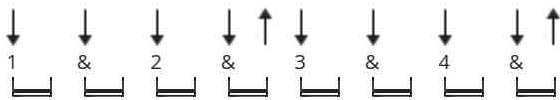

Zombie Chords by The Cranberries

Difficulty: intermediate

Tuning: E A D G B E

Key: Em

CHORDS

STRUMMING

VERSE / CHORUS 82 bpm

INTRO (FIRST PART) 82 bpm

INTRO (SECOND PART) 82 bpm

[Intro]

Em C G D/F# x4

[Verse 1]

Em C G D/F#
Another head hangs lowly, child is slowly taken
Em C G D/F#
And the violence caused such silence, who are we mistaken
Em C
But you see it's not me, it's not my family
G D/F#
In your head, in your head, they are fighting
Em C
With their tanks and their bombs and their bombs and their guns
G D/F#
in your head, in your head, they are crying