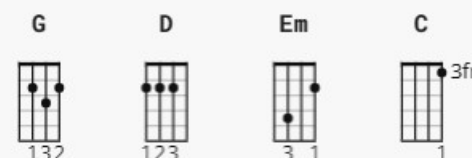

The Show -- Lenka

Strum: D Du u Du

C
I'm just a little bit caught in the middle
G
Life is a maze and love is a riddle
Am
I don't know where to go, can't do it alone
F **C**
I've tried, and I don't know why

C **G** **Am**
Slow it down, make it stop
F **C**
Or else my heart is going to pop
G **Am**
'Cause it's too much, yeah it's a lot
F **C**
To be something I'm not
G **Am**
I'm a fool out of love
F **G**
'Cause I just can't get enough...

Chorus:

C
I'm just a little bit caught in the middle
G
Life is a maze and love is a riddle
Am
I don't know where to go, can't do it alone
F
I've tried, and I don't know why.
C
I'm just a little girl lost in the moment
G
I'm so scared but I don't show it
Am
I can't figure it out, it's bringing me down
F **G**
I know I've got to let it go...
C
And just enjoy the show

The sun is hot in the sky
Just like a giant spotlight
The people follow the sign
And synchronize in time
It's a joke nobody knows
They've got a ticket to that show

Chorus:

Yeah, I'm just a little bit caught in the middle
Life is a maze and love is a riddle
I don't know where to go,
can't do it alone, I've tried
And I don't know why
I am just a little girl lost in the moment
I'm so scared, but I don't show it

I can't figure it out
It's bringing me down, I know
I've got to let it go
And just enjoy the show
Just enjoy the show

I'm just a little bit caught in the middle
Life is a maze and love is a riddle
I don't know where to go;
can't do it alone, I've tried
And I don't know why
I am just a little girl lost in the moment
I'm so scared, but I don't show it
I can't figure it out
It's bringing me down, I know
I've got to let it go
And just enjoy the show

C **G** **Am**
Da dum dee dum da dum dee dum
F **C**
just enjoy the show
G **Am**
Da dum dee dum da dum dee dum
F **C**
just enjoy the show

C
I want my money back
G
I want my money back
Am
I want my money back
F **C**
just enjoy the show

I want my money back
G
I want my money back
Am
I want my money back
F **C**
just enjoy the show

Guitar

Ukulele