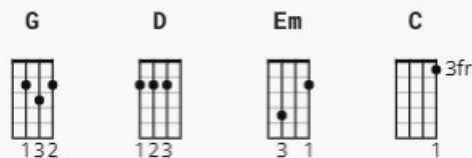

Chorus:

C
I'm just a little bit caught in the middle
G
Life is a maze and love is a riddle
Am
I don't know where to go, can't do it alone
F
I've tried, and I don't know why.
C
I'm just a little girl lost in the moment
G
I'm so scared but I don't show it
Am
I can't figure it out, it's bringing me down
F **G**
I know I've got to let it go...
C
And just enjoy the show

The sun is hot in the sky
Just like a giant spotlight
The people follow the sign
And synchronize in time
It's a joke nobody knows
They've got a ticket to that show

Chorus:

Yeah, I'm just a little bit caught in the middle
Life is a maze and love is a riddle
I don't know where to go,
can't do it alone, I've tried
And I don't know why
I am just a little girl lost in the moment
I'm so scared, but I don't show it

I can't figure it out
It's bringing me down, I know
I've got to let it go
And just enjoy the show
Just enjoy the show

I'm just a little bit caught in the middle
Life is a maze and love is a riddle
I don't know where to go;
can't do it alone, I've tried
And I don't know why
I am just a little girl lost in the moment
I'm so scared, but I don't show it
I can't figure it out
It's bringing me down, I know
I've got to let it go
And just enjoy the show

C **G** **Am**
Da dum dee dum da dum dee dum
F **C**
just enjoy the show
G **Am**
Da dum dee dum da dum dee dum
F **C**
just enjoy the show

C
I want my money back
G
I want my money back
Am
I want my money back
F **C**
just enjoy the show

I want my money back
G
I want my money back
Am
I want my money back
F **C**
just enjoy the show

Guitar