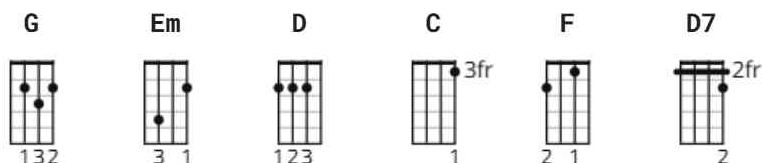

Take Me Home Country Roads Chords by John Denver

Difficulty: beginner

Tuning: E A D G B E

Capo: 2nd fret

Key: A

CHORDS

STRUMMING

VERSE 164 bpm

[Chorus]

G D Em C
 Country Roads, take me home, to the place, I belong,
 G D C G
 West Virginia, mountain mama, take me home, country roads.

[Verse 2]

G Em D C G
 All my memories gather 'round her, miner's lady, stranger to blue water.
 G Em D
 Dark and dusty, painted on the sky, misty taste of moonshine,
 C G
 Teardrop in my eye.

[Chorus]

N.C. **G** **D** **Em** **C**
Country Roads, take me home, to the place, I belong,
G **D** **C** **G**
West Virginia, mountain mama, take me home, country roads.
G **D** **Em** **C**
Country Roads, take me home, to the place, I belong,
G **D** **C** **G**
West Virginia, mountain mama, take me home, country roads.
D **G** **D** **G**
Take me home, down country roads; take me home, down country roads