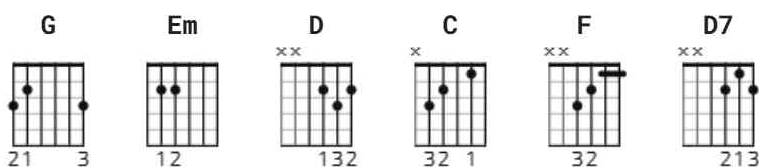

# Take Me Home Country Roads Chords by John Denver

Difficulty: beginner

Tuning: E A D G B E

Capo: 2nd fret

Key: A

## STRUMMING

VERSE 164 bpm

CHORUS 164 bpm

[Verse 1]

**G** **Em** **D** **C** **G**  
 Almost Heaven; West Virginia, Blue Ridge Mountains, Shenandoah River.  
**G** **Em** **D**  
 Life is old there, older than the trees, younger than the mountains,  
**C** **G**  
 Growin' like a breeze.

[Chorus]

**G** **D** **Em** **C**  
 Country Roads, take me home, to the place, I belong,  
**G** **D** **C** **G**  
 West Virginia, mountain mama, take me home, country roads.

[Verse 2]

**G** **Em** **D** **C** **G**  
 All my memories gather 'round her, miner's lady, stranger to blue water.  
**G** **Em** **D**  
 Dark and dusty, painted on the sky, misty taste of moonshine,  
**C** **G**  
 Teardrop in my eye.

[Chorus]

N.C.                    **G**                    **D**                    **Em**                    **C**  
Country Roads, take me home, to the place, I belong,  
**G**                    **D**                    **C**                    **G**  
West Virginia, mountain mama, take me home, country roads.  
**G**                    **D**                    **Em**                    **C**  
Country Roads, take me home, to the place, I belong,  
**G**                    **D**                    **C**                    **G**  
West Virginia, mountain mama, take me home, country roads.  
**D**                    **G**                    **D**                    **G**  
Take me home, down country roads; take me home, down country roads