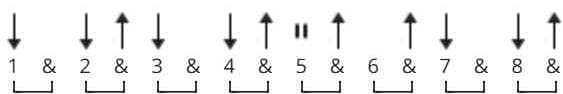

STRUMMING

MAIN PATTERN 107 bpm