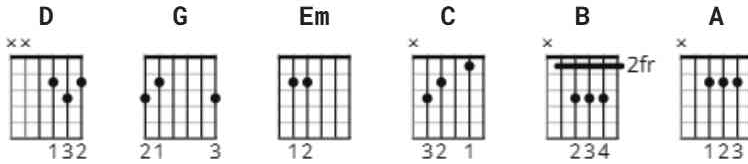

# Stay Chords by Jackson Browne

Difficulty: beginner

Tuning: E A D G B E

## STRUMMING

MAIN PATTERN 107 bpm

[Verse 1]

D G Em C D G Em C D  
(... People,) stay just a little bit longer.  
G Em C D G Em C D  
We wanna play just a little bit longer.  
G Em C D  
The promoter don't mind.  
G Em C D  
And the union don't mind  
G Em C D  
if we take a little time and we leave it all behind  
Em  
sing one more song.  
G Em C D G Em C D  
Oh, won't you stay just a little bit longer.  
G Em C D Em  
Please, please, please say, you will. Say you will.