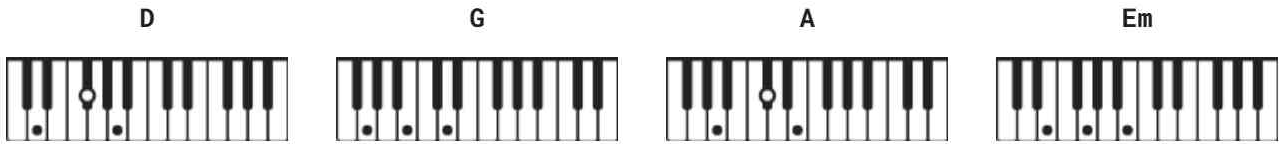

# Love Is All Around Chords by The Troggs

Difficulty: absolute beginner

Tuning: E A D G B E

Key: D

## STRUMMING

99 bpm

[Intro]

D G A G x2

[Verse 1]

	D	Em	G	A	D	Em	G	A
I		feel it in my fingers,		I feel it in my		toes.		
	D	Em	G	A	D	Em	G	A
Well		love is all around me,		and so the feeling		grows.		
	D	Em	G	A	D	Em	G	A
It's		written on the wind,		it's everywhere I		go.		
	D	Em	G	A	D	Em	G	A
So		if you really love me,		come on and let it		show.		
		Bassline						

[Verse 3]

**D** **Em** **G** **A** **D** **Em** **G** **A**  
It's | written on the wind, | it's everywhere I | go. |  
**D** **Em** **G** **A** **D** **Em**  
So | if you really love me, | come on and let it | show. |  
**G** **A** **D** **Em**  
Come on and let it | show.  
**G** **A** **D** **Em**  
Come on and let it | show.  
**G** **A** **D** **Em**  
Come on and let it | show.... ... (fade)