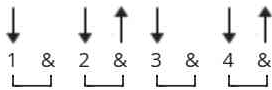

# Love Is All Around Chords by The Troggs

Difficulty: absolute beginner

Tuning: E A D G B E

Key: D

## STRUMMING

99 bpm

[Intro]

D G A G x2

[Verse 1]

	D	Em	G	A	D	Em	G	A
I		feel it in my fingers,		I feel it in my		toes.		
	D	Em	G	A	D	Em	G	A
Well		love is all around me,		and so the feeling		grows.		
	D	Em	G	A	D	Em	G	A
It's		written on the wind,		it's everywhere I		go.		
	D	Em	G	A	D	Em	G	A
So		if you really love me,		come on and let it		show.		
		Bassline						

[Verse 3]

**D** **Em** **G** **A** **D** **Em** **G** **A**  
It's | written on the wind, | it's everywhere I | go. |  
**D** **Em** **G** **A** **D** **Em**  
So | if you really love me, | come on and let it | show. |  
**G** **A** **D** **Em**  
Come on and let it | show.  
**G** **A** **D** **Em**  
Come on and let it | show.  
**G** **A** **D** **Em**  
Come on and let it | show.... ... (fade)