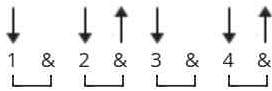

Love Is All Around Chords by The Troggs

Difficulty: absolute beginner

Tuning: E A D G B E

Key: D

CHORDS

STRUMMING

99 bpm

[Intro]

D G A G x2

[Verse 1]

	D	Em	G	A	D	Em	G	A
I		feel it in my fingers,		I feel it in my		toes.		
	D	Em	G	A	D	Em	G	A
Well		love is all around me,		and so the feeling		grows.		
	D	Em	G	A	D	Em	G	A
It's		written on the wind,		it's everywhere I		go.		
	D	Em	G	A	D	Em	G	A
So		if you really love me,		come on and let it		show.		
		Bassline						

| Bassline |

[Verse 3]

D **Em** **G** **A** **D** **Em** **G** **A**
It's | written on the wind, | it's everywhere I | go. |
 D **Em** **G** **A** **D** **Em**
So | if you really love me, | come on and let it | show. |
G **A** **D** **Em**
Come on and let it | show.
G **A** **D** **Em**
Come on and let it | show.
G **A** **D** **Em**
Come on and let it | show.... ... (fade)