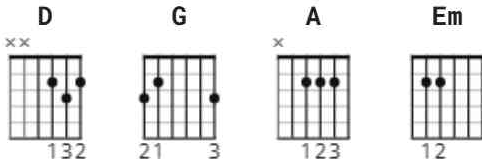

Love Is All Around Chords by The Troggs

Difficulty: absolute beginner

Tuning: E A D G B E

Key: D

CHORDS

STRUMMING

99 bpm

[Intro]

D G A G x2

[Verse 1]

	D	Em	G	A	D	Em	G	A
I		feel it in my fingers,		I feel it in my		toes.		
	D	Em	G	A	D	Em	G	A
Well		love is all around me,		and so the feeling		grows.		
	D	Em	G	A	D	Em	G	A
It's		written on the wind,		it's everywhere I		go.		
	D	Em	G	A	D	Em	G	A
So		if you really love me,		come on and let it		show.		
		Bassline						

| Bassline |

[Refrain 2]

G **Em**
You know I love you, I | always will.----- |
 G **D**
My mind's made up by the | way that I feel. There's |
G **Em**
no beginning, there'll | be no end,----- 'Cause |
Em **A**
on my love----- you | can depend.----- |

| Bassline |

[Verse 3]

D **Em** **G** **A** **D** **Em** **G** **A**
It's | written on the wind, | it's everywhere I | go. |
 D **Em** **G** **A** **D** **Em**
So | if you really love me, | come on and let it | show. |
G **A** **D** **Em**
Come on and let it | show.
G **A** **D** **Em**
Come on and let it | show.
G **A** **D** **Em**
Come on and let it | show.... ... (fade)