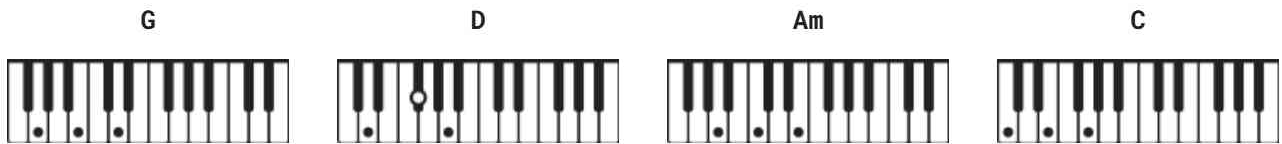

Knocking On Heavens Door Chords by Eric Clapton

Difficulty: absolute beginner

Tuning: E A D G B E

CHORDS