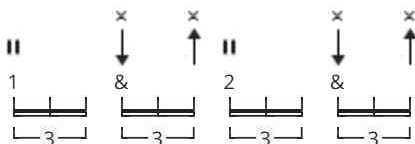

STRUMMING

MAIN PATTERN THROUGHOUT 66 bpm

VARIATION 1 66 bpm