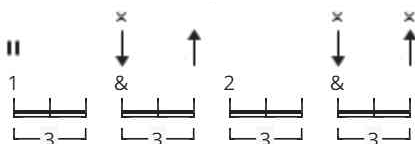

# Knocking On Heavens Door Chords by Eric Clapton

Difficulty: absolute beginner

Tuning: E A D G B E

## STRUMMING

MAIN PATTERN THROUGHOUT 66 bpm

VARIATION 1 66 bpm

VARIATION 2 66 bpm

[Verse]

G D Am  
Momma take this badge off of me  
G D C  
I can't use it anymore  
G D Am  
It's getting dark, too dark to see  
G D C  
Feels like I'm knocking on heaven's door