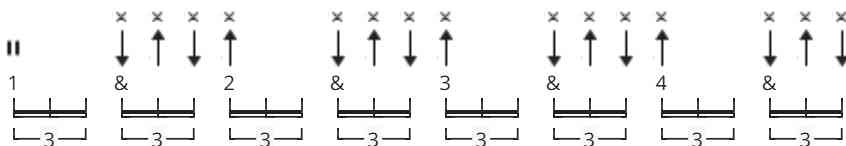

# Knocking On Heavens Door Chords by Eric Clapton

Difficulty: absolute beginner

Tuning: E A D G B E

## STRUMMING

MAIN PATTERN THROUGHOUT 66 bpm

VARIATION 1 66 bpm

VARIATION 2 66 bpm

[Verse]

G D Am  
Momma take this badge off of me  
G D C  
I can't use it anymore  
G D Am  
It's getting dark, too dark to see  
G D C  
Feels like I'm knocking on heaven's door