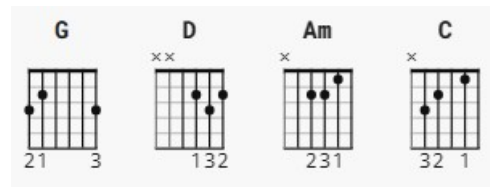

Knocking on Heavens Door – Eric Clapton

Strum:

D-Xx-xXx

or

D-Du-uDu

[Intro]

G D Am Am G D C C

[Verse]

G D Am Am
Momma take this badge off of me
G D C C
I can't use it anymore
G D Am Am
It's getting dark, too dark to see
G D C C
Feels like I'm knocking on heaven's door

[Chorus]

G D Am Am
Knock knock knocking on heaven's door
G D C C
Knock knock knocking on heaven's door
G D Am Am
Knock knock knocking on heaven's door
G D C C
Knock knock knocking on heaven's door

[Verse]

Momma take these guns away from me
I can't shoot them anymore
There's a long black cloud following me
Feels like I'm knocking on heaven's door, knock, knock, knock

[Chorus]

[Verse]

Momma take this badge off of me
I can't use it anymore
It's getting dark, too dark to see
Feels like I'm knocking on heaven's door

[Chorus]

Guitar