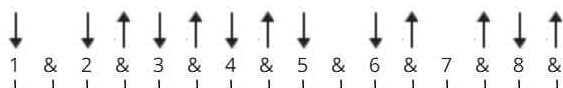

Im A Believer Chords by The Monkees

Difficulty: beginner

Tuning: E A D G B E

Key: G

CHORDS

STRUMMING

VERSE 160 bpm

CHORUS 160 bpm

[Verse 1]

G **D** **G**
I thought love was only true in fairy tales
G **D** **G**
Meant for someone else but not for me.
C **G**
Love was out to get me
C **G**
That's the way it seemed.
C **G** **D** N.C.
Disappointment haunted all my dreams.

[Instrumental]

| G | D | G | G |
| G | D | G | G |

[Verse 3]

C G
Love was out to get me.
C G
That's the way it seemed.
C G D N.C.
Disappointment haunted all my dreams.

[Chorus]

 G C G
Then I saw her face,
 C G C G
now I'm a believer.
C G C G
Not a trace
 C G C G
of doubt in my mind.
C G N.C. C
I'm in love, (ooooh, ah yeah)
 G F D
I'm a believer! I couldn't leave her if I tried.