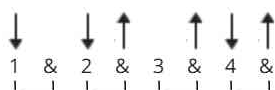

Im A Believer Chords by The Monkees

Difficulty: beginner

Tuning: E A D G B E

Key: G

CHORDS

STRUMMING

VERSE 160 bpm

CHORUS 160 bpm

[Verse 1]

G **D** **G**
I thought love was only true in fairy tales
G **D** **G**
Meant for someone else but not for me.
C **G**
Love was out to get me
C **G**
That's the way it seemed.
C **G** **D** N.C.
Disappointment haunted all my dreams.

[Instrumental]

| G | D | G | G |
| G | D | G | G |

[Verse 3]

C G
Love was out to get me.
C G
That's the way it seemed.
C G D N.C.
Disappointment haunted all my dreams.

[Chorus]

 G C G
Then I saw her face,
 C G C G
now I'm a believer.
C G C G
Not a trace
 C G C G
of doubt in my mind.
C G N.C. C
I'm in love, (ooooh, ah yeah)
 G F D
I'm a believer! I couldn't leave her if I tried.