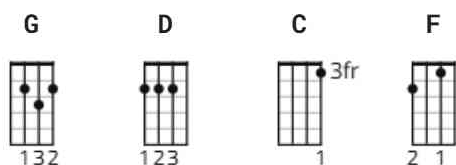

Im A Believer Chords by The Monkees

Difficulty: beginner

Tuning: E A D G B E

Key: G

CHORDS

STRUMMING

VERSE 160 bpm

CHORUS 160 bpm

[Verse 1]

G **D** **G**
I thought love was only true in fairy tales
G **D** **G**
Meant for someone else but not for me.
C **G**
Love was out to get me
C **G**
That's the way it seemed.
C **G** **D** N.C.
Disappointment haunted all my dreams.

[Chorus]

G C G
Then I saw her face,
C G C G
now I'm a believer
C G C G
Not a trace
C G C G
of doubt in my mind.
C G N.C. **C**
I'm in love, (oooh, ah yeah)
G F D
I'm a believer! I couldn't leave her if I tried.

[Instrumental]

| G | D | G | G |
| G | D | G | G |

[Verse 3]

C G
Love was out to get me.
C G
That's the way it seemed.
C G D N.C.
Disappointment haunted all my dreams.

[Chorus]

 G C G
Then I saw her face,
 C G C G
now I'm a believer.
C G C G
Not a trace
 C G C G
of doubt in my mind.
C G N.C. C
I'm in love, (ooooh, ah yeah)
 G F D
I'm a believer! I couldn't leave her if I tried.