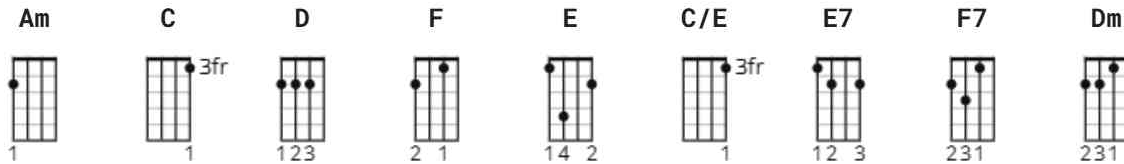

House Of The Rising Sun Chords by The Animals

Description: <https://www.youtube.com/watch?v=y2oKRKZnEoA> / correct lyrics / coda / alignment / formatting.

Difficulty: intermediate

Tuning: E A D G B E

Key: Am

CHORDS

STRUMMING

SUGGESTED PATTERN 234 bpm

ALTERNATE STRUM PATTERN 234 bpm

ALTERNATE STRUM PATTERN 2 234 bpm

In the Animals' recording the organ often plays 7th chords, when the guitar does not.

[Intro]

| Am | C | D | F |
| Am | E | Am | E |

Am E | Am | C | D | F | Am | E | Am | E |

In the House of Rising Sun (organ plays E7)

[Verse 5]

Am C D F

Well, I got one foot on the platform (organ plays F7)

Am C E E

The other foot on the train (organ: E7)

Am C D F

I'm going back to New Orleans (organ: F7)

Am E | Am | C | D | F | Am | E | Am | E |

To wear that ball and chain (organ plays E7#9)

[Verse 6]

Am C D F

Well, there is a house in New Orleans (organ: F7)