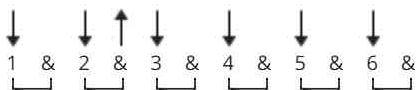

House Of The Rising Sun Chords by The Animals

Description: <https://www.youtube.com/watch?v=y2oKRKZnEoA> / correct lyrics / coda / alignment / formatting.

Difficulty: intermediate

Tuning: E A D G B E

Key: Am

CHORDS

STRUMMING

SUGGESTED PATTERN 234 bpm

ALTERNATE STRUM PATTERN 234 bpm

ALTERNATE STRUM PATTERN 2 234 bpm

In the Animals' recording the organ often plays 7th chords, when the guitar does not.

[Intro]

| Am | C | D | F |
| Am | E | Am | E |