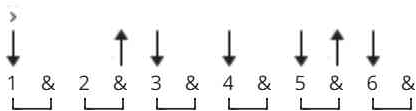

House Of The Rising Sun Chords by The Animals

Description: <https://www.youtube.com/watch?v=y2oKRKZnEoA> / correct lyrics / coda / alignment / formatting.

Difficulty: intermediate

Tuning: E A D G B E

Key: Am

CHORDS

STRUMMING

SUGGESTED PATTERN 234 bpm

ALTERNATE STRUM PATTERN 234 bpm

ALTERNATE STRUM PATTERN 2 234 bpm

In the Animals' recording the organ often plays 7th chords, when the guitar does not.

[Intro]

| Am | C | D | F |
| Am | E | Am | E |