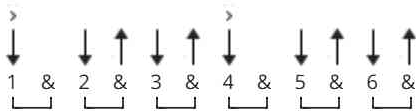

House Of The Rising Sun Chords by The Animals

Description: <https://www.youtube.com/watch?v=y2oKRKZnEoA> / correct lyrics / coda / alignment / formatting.

Difficulty: intermediate

Tuning: E A D G B E

Key: Am

CHORDS

STRUMMING

SUGGESTED PATTERN 234 bpm

ALTERNATE STRUM PATTERN 234 bpm

ALTERNATE STRUM PATTERN 2 234 bpm

In the Animals' recording the organ often plays 7th chords, when the guitar does not.

[Intro]

| Am | C | D | F |
| Am | E | Am | E |