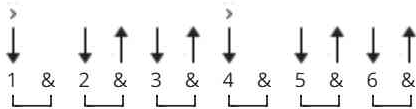

House Of The Rising Sun Chords by The Animals

Description: <https://www.youtube.com/watch?v=y2oKRKZnEoA> / correct lyrics / coda / alignment / formatting.

Difficulty: intermediate

Tuning: E A D G B E

Key: Am

CHORDS

STRUMMING

SUGGESTED PATTERN 234 bpm

ALTERNATE STRUM PATTERN 234 bpm

ALTERNATE STRUM PATTERN 2 234 bpm

In the Animals' recording the organ often plays 7th chords, when the guitar does not.

[Intro]

| Am | C | D | F |
| Am | E | Am | E |