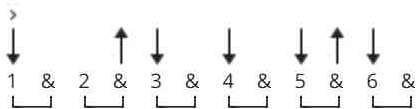

House Of The Rising Sun Chords by The Animals

Description: <https://www.youtube.com/watch?v=y2oKRKZnEoA> / correct lyrics / coda / alignment / formatting.

Difficulty: intermediate

Tuning: E A D G B E

Key: Am

CHORDS

STRUMMING

SUGGESTED PATTERN 234 bpm

ALTERNATE STRUM PATTERN 234 bpm

ALTERNATE STRUM PATTERN 2 234 bpm

In the Animals' recording the organ often plays 7th chords, when the guitar does not.

[Intro]

| Am | C | D | F |
| Am | E | Am | E |