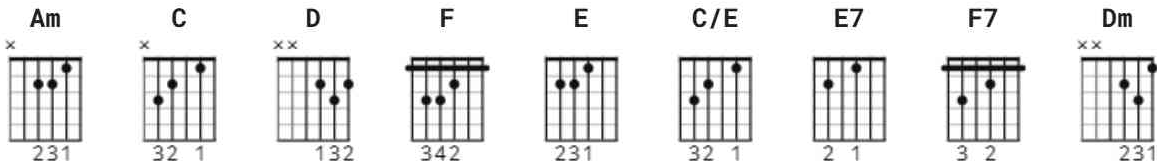

House Of The Rising Sun Chords by The Animals

Description: <https://www.youtube.com/watch?v=y2oKRKZnEoA> / correct lyrics / coda / alignment / formatting.

Difficulty: intermediate

Tuning: E A D G B E

Key: Am

CHORDS

STRUMMING

SUGGESTED PATTERN 234 bpm

ALTERNATE STRUM PATTERN 234 bpm

ALTERNATE STRUM PATTERN 2 234 bpm

In the Animals' recording the organ often plays 7th chords, when the guitar does not.

[Intro]

| Am | C | D | F |
| Am | E | Am | E |

Am E | Am | C | D | F | Am | E | Am | E |

In the House of Rising Sun (organ plays E7)

[Verse 5]

Am C D F

Well, I got one foot on the platform (organ plays F7)

Am C E E

The other foot on the train (organ: E7)

Am C D F

I'm going back to New Orleans (organ: F7)

Am E | Am | C | D | F | Am | E | Am | E |

To wear that ball and chain (organ plays E7#9)

[Verse 6]

Am C D F

Well, there is a house in New Orleans (organ: F7)