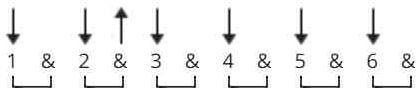

House Of The Rising Sun Chords by The Animals

Description: <https://www.youtube.com/watch?v=y2oKRKZnEoA> / correct lyrics / coda / alignment / formatting.

Difficulty: intermediate

Tuning: E A D G B E

Key: Am

CHORDS

STRUMMING

SUGGESTED PATTERN 234 bpm

ALTERNATE STRUM PATTERN 234 bpm

ALTERNATE STRUM PATTERN 2 234 bpm

In the Animals' recording the organ often plays 7th chords, when the guitar does not.

[Intro]

| Am | C | D | F |
| Am | E | Am | E |