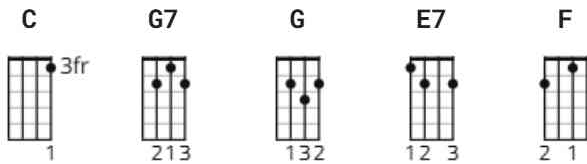

Freight Train Chords by Elizabeth Cotten

Difficulty: beginner

Tuning: E A D G B E

Key: C

CHORDS

Freight Train chords

Elizabeth Cotton 1906 - 1912

[https://en.wikipedia.org/wiki/Freight_Train_\(folk_song\)](https://en.wikipedia.org/wiki/Freight_Train_(folk_song))

Open or capo to suit your voice

C **G7**
Freight train, freight train, goin' so fast,
G **C**
freight train, freight train, goin' so fast
E7 **F**
Please don't tell what train I'm on,
C **G7** **C**
so they won't know where I'm gone.

C **G7**
One more place I'd like to be,
G **C**
one more place I'd like to see
E7 **F**
To watch them old Blue Ridge Mountains climb,
C **G7** **C**
when I ride old Number Nine.

C **G7**
When I die Lord, bury me deep,
G **C**
down at the end of Chestnut Street
E7 **F**
Where I can hear old Number Nine,

C **G7** C
as she comes down the line.

C **G7**
Freight train, freight train, goin' so fast,

G **C**
freight train, freight train, goin' so fast

E7 **F**
Please don't tell what train I'm on,

C **G7** **C**
so they won't know where I'm gone.