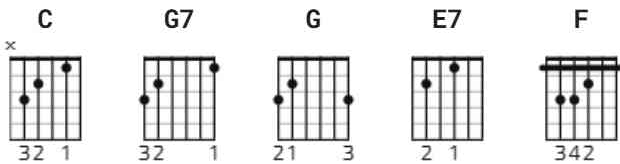

# Freight Train Chords by Elizabeth Cotten

Difficulty: beginner

Tuning: E A D G B E

Key: C

## CHORDS

Freight Train chords

Elizabeth Cotton 1906 - 1912

[https://en.wikipedia.org/wiki/Freight\\_Train\\_\(folk\\_song\)](https://en.wikipedia.org/wiki/Freight_Train_(folk_song))

Open or capo to suit your voice

**C** **G7**  
One more place I'd like to be,  
**G** **C**  
one more place I'd like to see  
**E7** **F**  
To watch them old Blue Ridge Mountains climb,  
**C** **G7** **C**  
when I ride old Number Nine.

**C** **G7**  
When I die Lord, bury me deep,  
**G** **C**  
down at the end of Chestnut Street  
**E7** **F**  
Where I can hear old Number Nine,