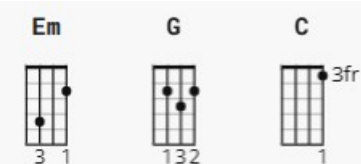

El Cóndor Pasa: If I Could

by [Simon & Garfunkel](#)

Difficulty: beginner

Tuning: [E A D G B E](#)

Capo: no capo

Timing: 4/4

Chords

Guitar

Ukulele

Piano

Strumming

Verse D-D-D-D-D-DuD-D-

Chorus D-D-D-D-D-D-D-D-