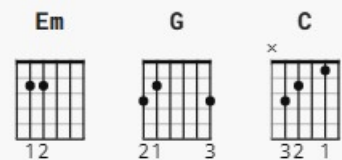

El Cóndor Pasa: If I Could

by [Simon & Garfunkel](#)

Difficulty: beginner

Tuning: [E A D G B E](#)

Capo: no capo

Timing: 4/4

Chords

Guitar

[Verse]

Em **G**
I'd rather be a sparrow than a snail

Em
Yes I would, if I could, I surely would
Hmm

G
I'd rather be a hammer than a nail

Em
Yes I would, if I only could, I surely would
Hmm

[Chorus]

C
Away, I'd rather sail away

G
Like a swan that's here and gone

C
A man gets tied up to the ground

G
He gives the world its saddest sound

Em
Its saddest sound

[Verse]

G
I'd rather be a forest than a street

Em
Yes I would, if I could, I surely would

G
I'd rather feel the earth beneath my feet

Em
Yes I would, if I could, I surely would

[Outro] Flute Solo

C G C G Em