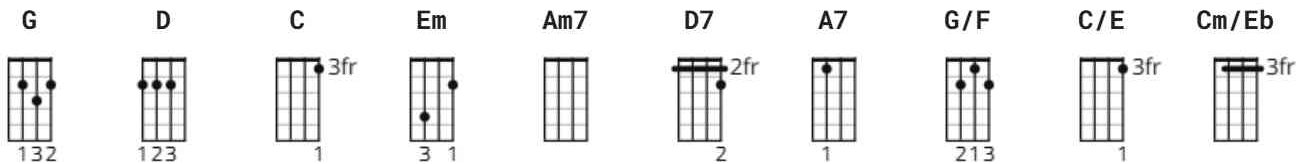

The Sound Of Music - Edelweiss Chords by Misc Musicals/Rogers & Hammerstein

Difficulty: intermediate

Tuning: E A D G B E

Capo: 1st fret

Key: Ab

CHORDS

STRUMMING

99 bpm

Capo 1 to match the version from the Soundtrack -

<https://www.youtube.com/watch?v=81Vzxng5iNA>

(but you can't play the low Eb bass notes because it's really tuned down a half step)

G D G C
Edelweiss, edelweiss