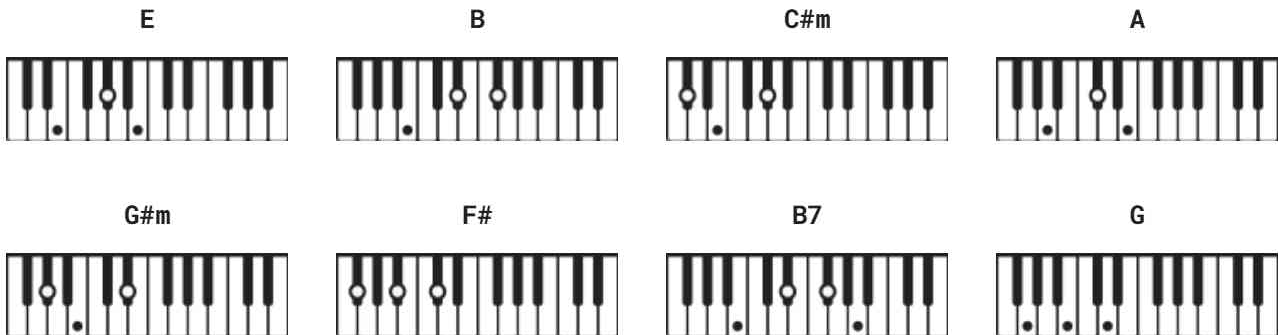

# City Of New Orleans Chords by Arlo Guthrie

Difficulty: intermediate

Tuning: E A D G B E

Capo: 2nd fret

## STRUMMING

146 bpm

CITY OF NEW ORLEANS (Key D Capo 2nd Fret)

C 2 3 4 C 2 3 4 C 2 3 4 C 2 3 4

[Verse]

**E** **B** **E**  
Riding on the City of New Orleans  
**C#m** **A** **E**  
Illinois Central, Monday morning rail  
**E** **B** **E**  
There's fifteen cars and fifteen restless riders  
**C#m** **B** **E**  
Three conductors and twenty five sacks of mail  
**C#m** **G#m**  
All along the south bound odyssey, the train pulls out at Kankakee  
**B** **F#**  
Rolls along past houses, farms and fields  
**C#m**  
Passing trains that have no names  
**G#m**  
And freight yards full of old black men  
**B** **B7** **E**  
And the graveyards of the rusted automobiles

[Verse]

**E**                                    **B**                                    **E**  
 Dealing cards with the old men in the club car  
           **C#m**                                    **A**                                    **E**  
 A penny a point, there ain't no one keeping score  
**E**                                    **B**                                    **E**  
 Pass the paper bag that holds the bottle  
           **C#m**                                    **B**                                    **E**  
 I can feel the wheels a-grumbling 'neath the floor  
           **C#m**  
 And the sons of Pullman porters  
           **G#m**  
 And the sons of engineers  
           **B**                                    **F#**  
 Ride their fathers magic carpet made of steel  
           **C#m**  
 And the mothers with their babes asleep  
           **G#m**  
 Go rocking to the gentle beat  
           **B**                                    **B7**                                    **E**  
 And the rhythm of the rails is all they feel