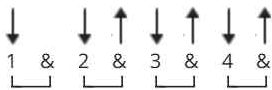

CITY OF NEW ORLEANS (Key D Capo 2nd Fret)

C 2 3 4 C 2 3 4 C 2 3 4 C 2 3 4

[Verse]

E **B** **E**
Riding on the City of New Orleans
C#m **A** **E**
Illinois Central, Monday morning rail
E **B** **E**
There's fifteen cars and fifteen restless riders
C#m **B** **E**
Three conductors and twenty five sacks of mail
C#m **G#m**
All along the south bound odyssey, the train pulls out at Kankakee
B **F#**
Rolls along past houses, farms and fields
C#m
Passing trains that have no names
G#m
And freight yards full of old black men
B **B7** **E**
And the graveyards of the rusted automobiles

[Chorus]