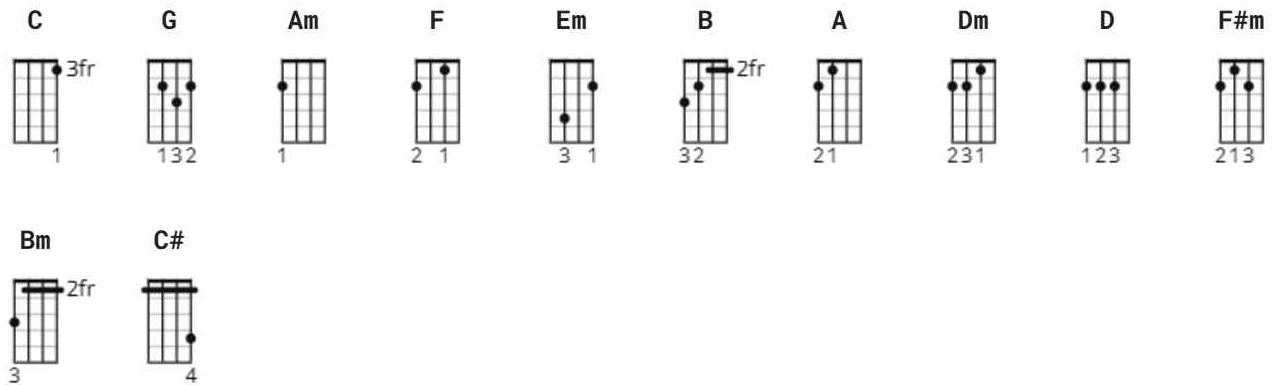

Cant Help Falling In Love Chords by Elvis Presley

Difficulty: intermediate

Tuning: E A D G B E

Capo: 2nd fret

Key: D

CHORDS

STRUMMING

WHOLE SONG 67 bpm

Can't Help Falling In Love With You chords ***

Elvis Presley 1961 (Blue Hawaii)**

https://en.wikipedia.org/wiki/Can%27t_Help_Falling_in_Love

Capo II **

[Intro]

C G Am F C G C

[Verse 1]

C Em Am F C G
Wise men say, only fools rush in
F G Am F * C G C
But I can't help falling in love with you

C Em Am F C G
Shall I stay, would it be a sin?
F G Am F * C G C
If I can't help falling in love with you

[Chorus]

Em B Em B

Like a river flows surely to the sea

Em **B**
Darling so it goes

Em **A** **Dm** **G**
Some things are meant to be

** Alternate:

Open

C = **D**
Em = **F#m**
Am = **Bm**
F = **G**
G = **A**
B = **C#**
A = **B**
Dm = **Em**

* It has been suggested that Dm or Dm7 might be a good substitute for F

*** This version:

<https://www.bing.com/videos/search?q=elvis+presley+can%27t+help+falling+in+love+video&view=detail&mid=FF8D76A80995B12A652AFF8D76A80995B12A652A&FORM=VIRE>