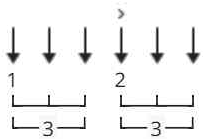

Cant Help Falling In Love Chords by Elvis Presley

Difficulty: intermediate

Tuning: E A D G B E

Capo: 2nd fret

Key: D

CHORDS

STRUMMING

WHOLE SONG 67 bpm

Can't Help Falling In Love With You chords ***

Elvis Presley 1961 (Blue Hawaii)**

https://en.wikipedia.org/wiki/Can%27t_Help_Falling_in_Love

Capo II **

[Intro]

C G Am F C G C

[Verse 1]

C Em Am F C G
Wise men say, only fools rush in
F G Am F * C G C
But I can't help falling in love with you

** Alternate:

Open

C = **D**
Em = **F#m**
Am = **Bm**
F = **G**
G = **A**
B = **C#**
A = **B**
Dm = **Em**

* It has been suggested that Dm or Dm7 might be a good substitute for F

*** This version:

<https://www.bing.com/videos/search?q=elvis+presley+can%27t+help+falling+in+love+video&view=detail&mid=FF8D76A80995B12A652AFF8D76A80995B12A652A&FORM=VIRE>