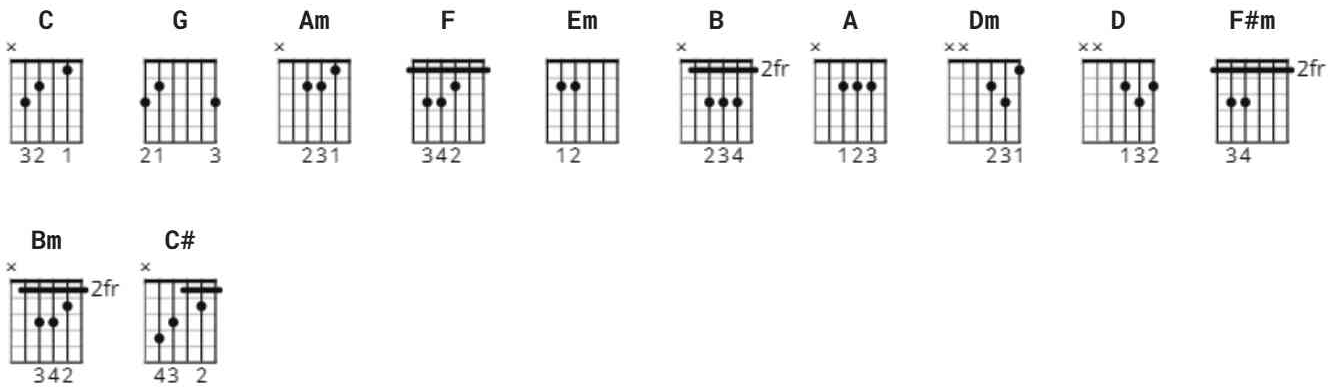

Cant Help Falling In Love Chords by Elvis Presley

Difficulty: intermediate

Tuning: E A D G B E

Capo: 2nd fret

Key: D

CHORDS

STRUMMING

WHOLE SONG 67 bpm

Can't Help Falling In Love With You chords ***

Elvis Presley 1961 (Blue Hawaii)**

<https://en.wikipedia.org/wiki/Can%27t_Help_Falling_in_Love>

Capo II **

[Intro]

C G Am F C G C

[Verse 1]

C Em Am F C G
Wise men say, only fools rush in
F G Am F * C G C
But I can't help falling in love with you

C Em Am F C G
Shall I stay, would it be a sin?
F G Am F * C G C
If I can't help falling in love with you

[Chorus]

Em B Em B