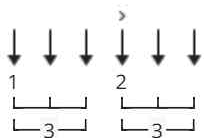

STRUMMING

WHOLE SONG 67 bpm

Can't Help Falling In Love With You chords ***

Elvis Presley 1961 (Blue Hawaii)**

<https://en.wikipedia.org/wiki/Can%27t_Help_Falling_in_Love>

Capo II **

[Intro]

C G Am F C G C

[Verse 1]

C Em Am F C G
Wise men say, only fools rush in
F G Am F * C G C
But I can't help falling in love with you

C Em Am F C G
Shall I stay, would it be a sin?
F G Am F * C G C
If I can't help falling in love with you

[Chorus]

Em B Em B