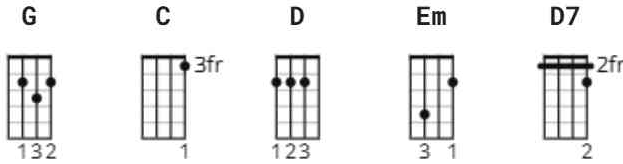

Brown Eyed Girl Chords by Van Morrison

Difficulty: beginner
 Tuning: E A D G B E
 Key: G

CHORDS

STRUMMING

151 bpm

[Intro]

G **C**

```
e| --7--8----10----8--7---- | -12--13----15----13----12----- |
B| --8--10----12---10--8---- | -13--15----17----15----13----- |
G| ----- | ----- |
D| ----- | ----- |
A| ----- | ----- |
E| ----- | ----- |
```

D **G**

```
e| -5---2---3---5----- | -3----- |
B| -7---3---5---7----- | -0----- |
G| ----- | -0----- |
D| ----- | -0----- |
A| ----- | -2----- |
E| ----- | ----- |
```

(now go into verse)

(Or you can play this)

[Verse 2]

G **C** **G** **D**
 Whatever happened to Tuesday and so slow
G **C** **G** **D**
 Going down to the old mine with a transistor radio
G **C**
 Standing in the sunlight laughing
G **D**
 Hiding behind a rainbow's wall
G **C**
 Slipping and a sliding
G **D7**
 All along the waterfall
C **D7** **G** **Em**
 With you, my brown eyed girl
C **D** **G** **D**
 You, my brown eyed girl

[Bridge]

D7
 Do you remember when we used to sing
G **C** **G** **D7**
 Sha la la la la la la te da Just like that
G **C** **G** **D7** **G**
 Sha la la la la la la te da la te da

[Verse 3]

G **C**
 So hard to find my way,
G **D**
 Now that I'm all on my own
G **C**
 I saw you just the other day,
G **D**
 My how you have grown
G **C**
 Cast my memory back there, Lord
G **D**
 Sometime I'm overcome thinking 'bout
G **C**
 Making love in the green grass
G **D7** **C**
 Behind the stadium with you
D7 **G** **Em**
 My brown eyed girl