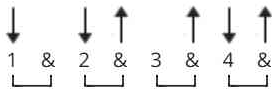

Brown Eyed Girl Chords by Van Morrison

Difficulty: beginner
 Tuning: E A D G B E
 Key: G

CHORDS

STRUMMING

151 bpm

[Intro]

G **C**

```
e| --7--8----10----8--7---- | -12--13----15----13----12----- |
B| --8--10----12---10--8---- | -13--15----17----15----13----- |
G| ----- | ----- |
D| ----- | ----- |
A| ----- | ----- |
E| ----- | ----- |
```

D **G**

```
e| -5---2---3---5----- | -3----- |
B| -7---3---5---7----- | -0----- |
G| ----- | -0----- |
D| ----- | -0----- |
A| ----- | -2----- |
E| ----- | ----- |
```

(now go into verse)

(Or you can play this)