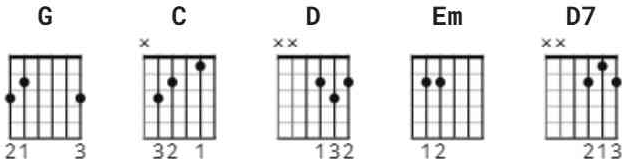

Brown Eyed Girl Chords by Van Morrison

Difficulty: beginner
 Tuning: E A D G B E
 Key: G

CHORDS

STRUMMING

151 bpm

[Intro]

G **C**

```

(You can play a mix of D and D7 to get sort of a fill at the end of each verse)

[Verse 1]

G **C** **G** **D**
 Hey, where did we go days when the rain came
G **C** **G** **D**
 Down in the hollow playing a new game

[Verse 2]

G **C** **G** **D**
 Whatever happened to Tuesday and so slow
G **C** **G** **D**
 Going down to the old mine with a transistor radio
G **C**
 Standing in the sunlight laughing
G **D**
 Hiding behind a rainbow's wall
G **C**
 Slipping and a sliding
G **D7**
 All along the waterfall
C **D7** **G** **Em**
 With you, my brown eyed girl
C **D** **G** **D**
 You, my brown eyed girl

[Bridge]

D7
 Do you remember when we used to sing
G **C** **G** **D7**
 Sha la la la la la la te da Just like that
G **C** **G** **D7** **G**
 Sha la la la la la la te da la te da

[Verse 3]

G **C**
 So hard to find my way,
G **D**
 Now that I'm all on my own
G **C**
 I saw you just the other day,
G **D**
 My how you have grown
G **C**
 Cast my memory back there, Lord
G **D**
 Sometime I'm overcome thinking 'bout
G **C**
 Making love in the green grass
G **D7** **C**
 Behind the stadium with you
D7 **G** **Em**
 My brown eyed girl