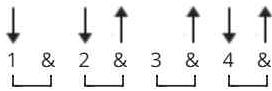

Brown Eyed Girl Chords by Van Morrison

Difficulty: beginner
 Tuning: E A D G B E
 Key: G

CHORDS

STRUMMING

151 bpm

[Intro]

G **C**

```

e| --7--8-----10----8--7---- | -12--13----15----13----12----- |
B| --8--10----12---10--8---- | -13--15----17----15----13----- |
G| ----- | ----- |
D| ----- | ----- |
A| ----- | ----- |
E| ----- | ----- |
    
```