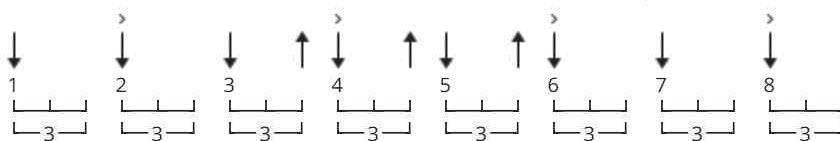

VERSE (PART 1) 179 bpm