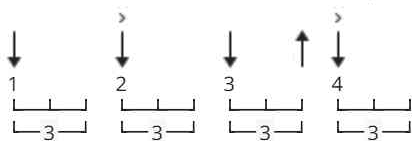

# Bad Moon Rising Chords by Creedence Clearwater Revival

Difficulty: absolute beginner

Tuning: E A D G B E

Key: D

## STRUMMING

INTRO (PART 1) 179 bpm

INTRO (PART 2), VERSE (PART 2), END OF CHORUS 179 bpm

VERSE (PART 1) 179 bpm

CHORUS (MAIN PATTERN) 179 bpm

Bad Moon Rising - Creedence Clearwater Revival

[Intro]

| D | A G | D | D |

[Verse 1]

D A G D

I see the bad moon a-rising

D A G D

I see trouble on the way

D A G D

I see earthquakes and lightning

D A G D