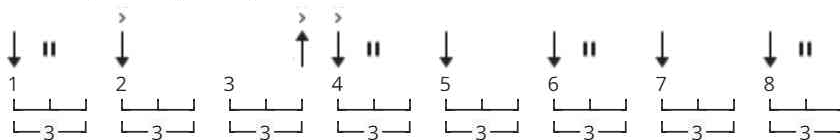

STRUMMING

INTRO (PART 1) 179 bpm

INTRO (PART 2), VERSE (PART 2), END OF CHORUS 179 bpm