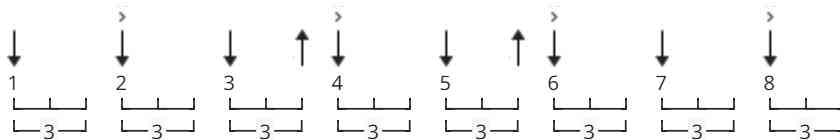

# Bad Moon Rising Chords by Creedence Clearwater Revival

Difficulty: absolute beginner

Tuning: E A D G B E

Key: D

## STRUMMING

INTRO (PART 1) 179 bpm

INTRO (PART 2), VERSE (PART 2), END OF CHORUS 179 bpm

VERSE (PART 1) 179 bpm

CHORUS (MAIN PATTERN) 179 bpm

Bad Moon Rising - Creedence Clearwater Revival

[Intro]

| D | A G | D | D |

[Verse 1]

D A G D

I see the bad moon a-rising

D A G D

I see trouble on the way

D A G D

I see earthquakes and lightning

D A G D