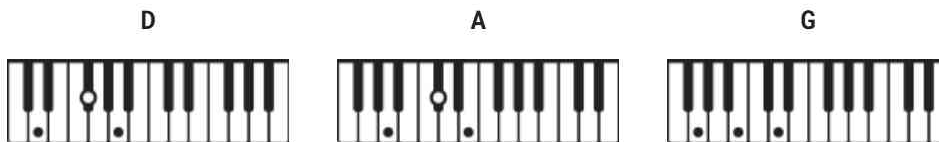

Bad Moon Rising Chords by Creedence Clearwater Revival

Difficulty: absolute beginner

Tuning: E A D G B E

Key: D

CHORDS