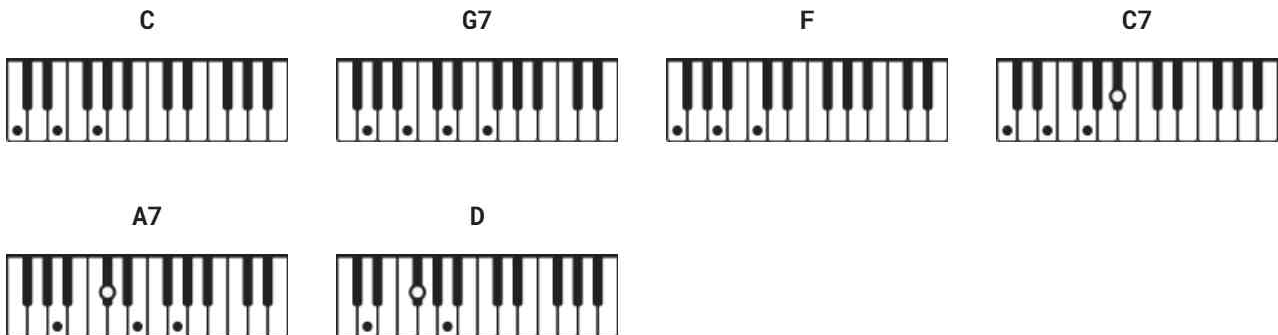

Back In The Saddle Again Chords by Gene Autry

Difficulty: beginner

Tuning: E A D G B E

CHORDS

Back in the saddle again (Gene Autry)
enjoy it is a very fun song to play and sing

 C G7 C
I m back in the saddle a-gain
F C C7
Out where a friend is a friend
 F
where the Long-horn cattle feeds
 C A7
on the lowly jimson weed
 D G7
I m back in the saddle a-gain

C G7 C
Rid-in the range once more
F C C7
Tot-in my old forty four
 F
where you Sleep out every night
 C A7
where the only law is right
 D G7 C C7
I'm back in the saddle a-gain

 F
Whoo pi ti yi yo
 C
Rock-in to and fro
 G7 C7
Back in the saddle a-gain