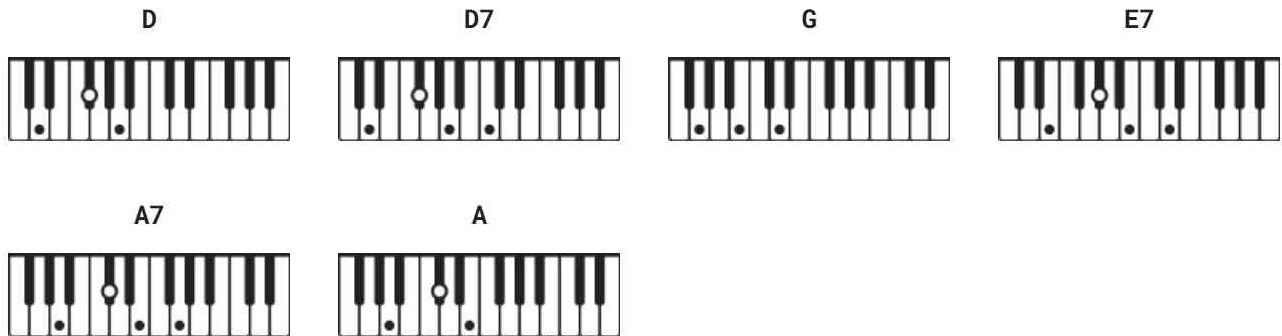

Amazing Grace Chords by Misc Praise Songs/John Newton

Difficulty: beginner

Tuning: E A D G B E

CHORDS

[Verse 1]

D D7 G D
Amazing grace, how sweet the sound
E7 A7
That saved a wretch like me
D D7 G D
I once was lost, but now I'm found
E7 A7 D A7
Was blind, but now I see

[Verse 2]

D D7 G D
T'was grace that taught my heart to fear
E7 A7
And grace my fears relieved
D D7 G D
How precious did that grace appear
E7 A7 D A7
The hour I first believed

[Verse 3]

D D7 G D
Through many dangers, toils and snares
E7 A7
I have already come
D D7 G D
'Tis grace that brought me safe thus far
E7 A7 D A7
and grace will lead me home

[Verse 5]

D **D7** **G** **D**
Amazing grace, how sweet the sound
 E7 **A7**
That saved a wretch like me
D **D7** **G** **D**
I once was lost, but now I'm found
 E7 **A7** **D** **A**
Was blind, but now I see